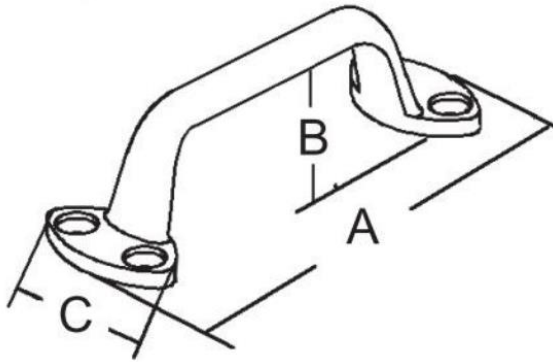

GM-GH2 Stainless Steel 316 Grab Handle

Features

- Heavy duty grab handle
- Uses screw size #14

Material

- Stainless steel 316

Part No.	A	B	C
GM-GH-1812205	150	32	48